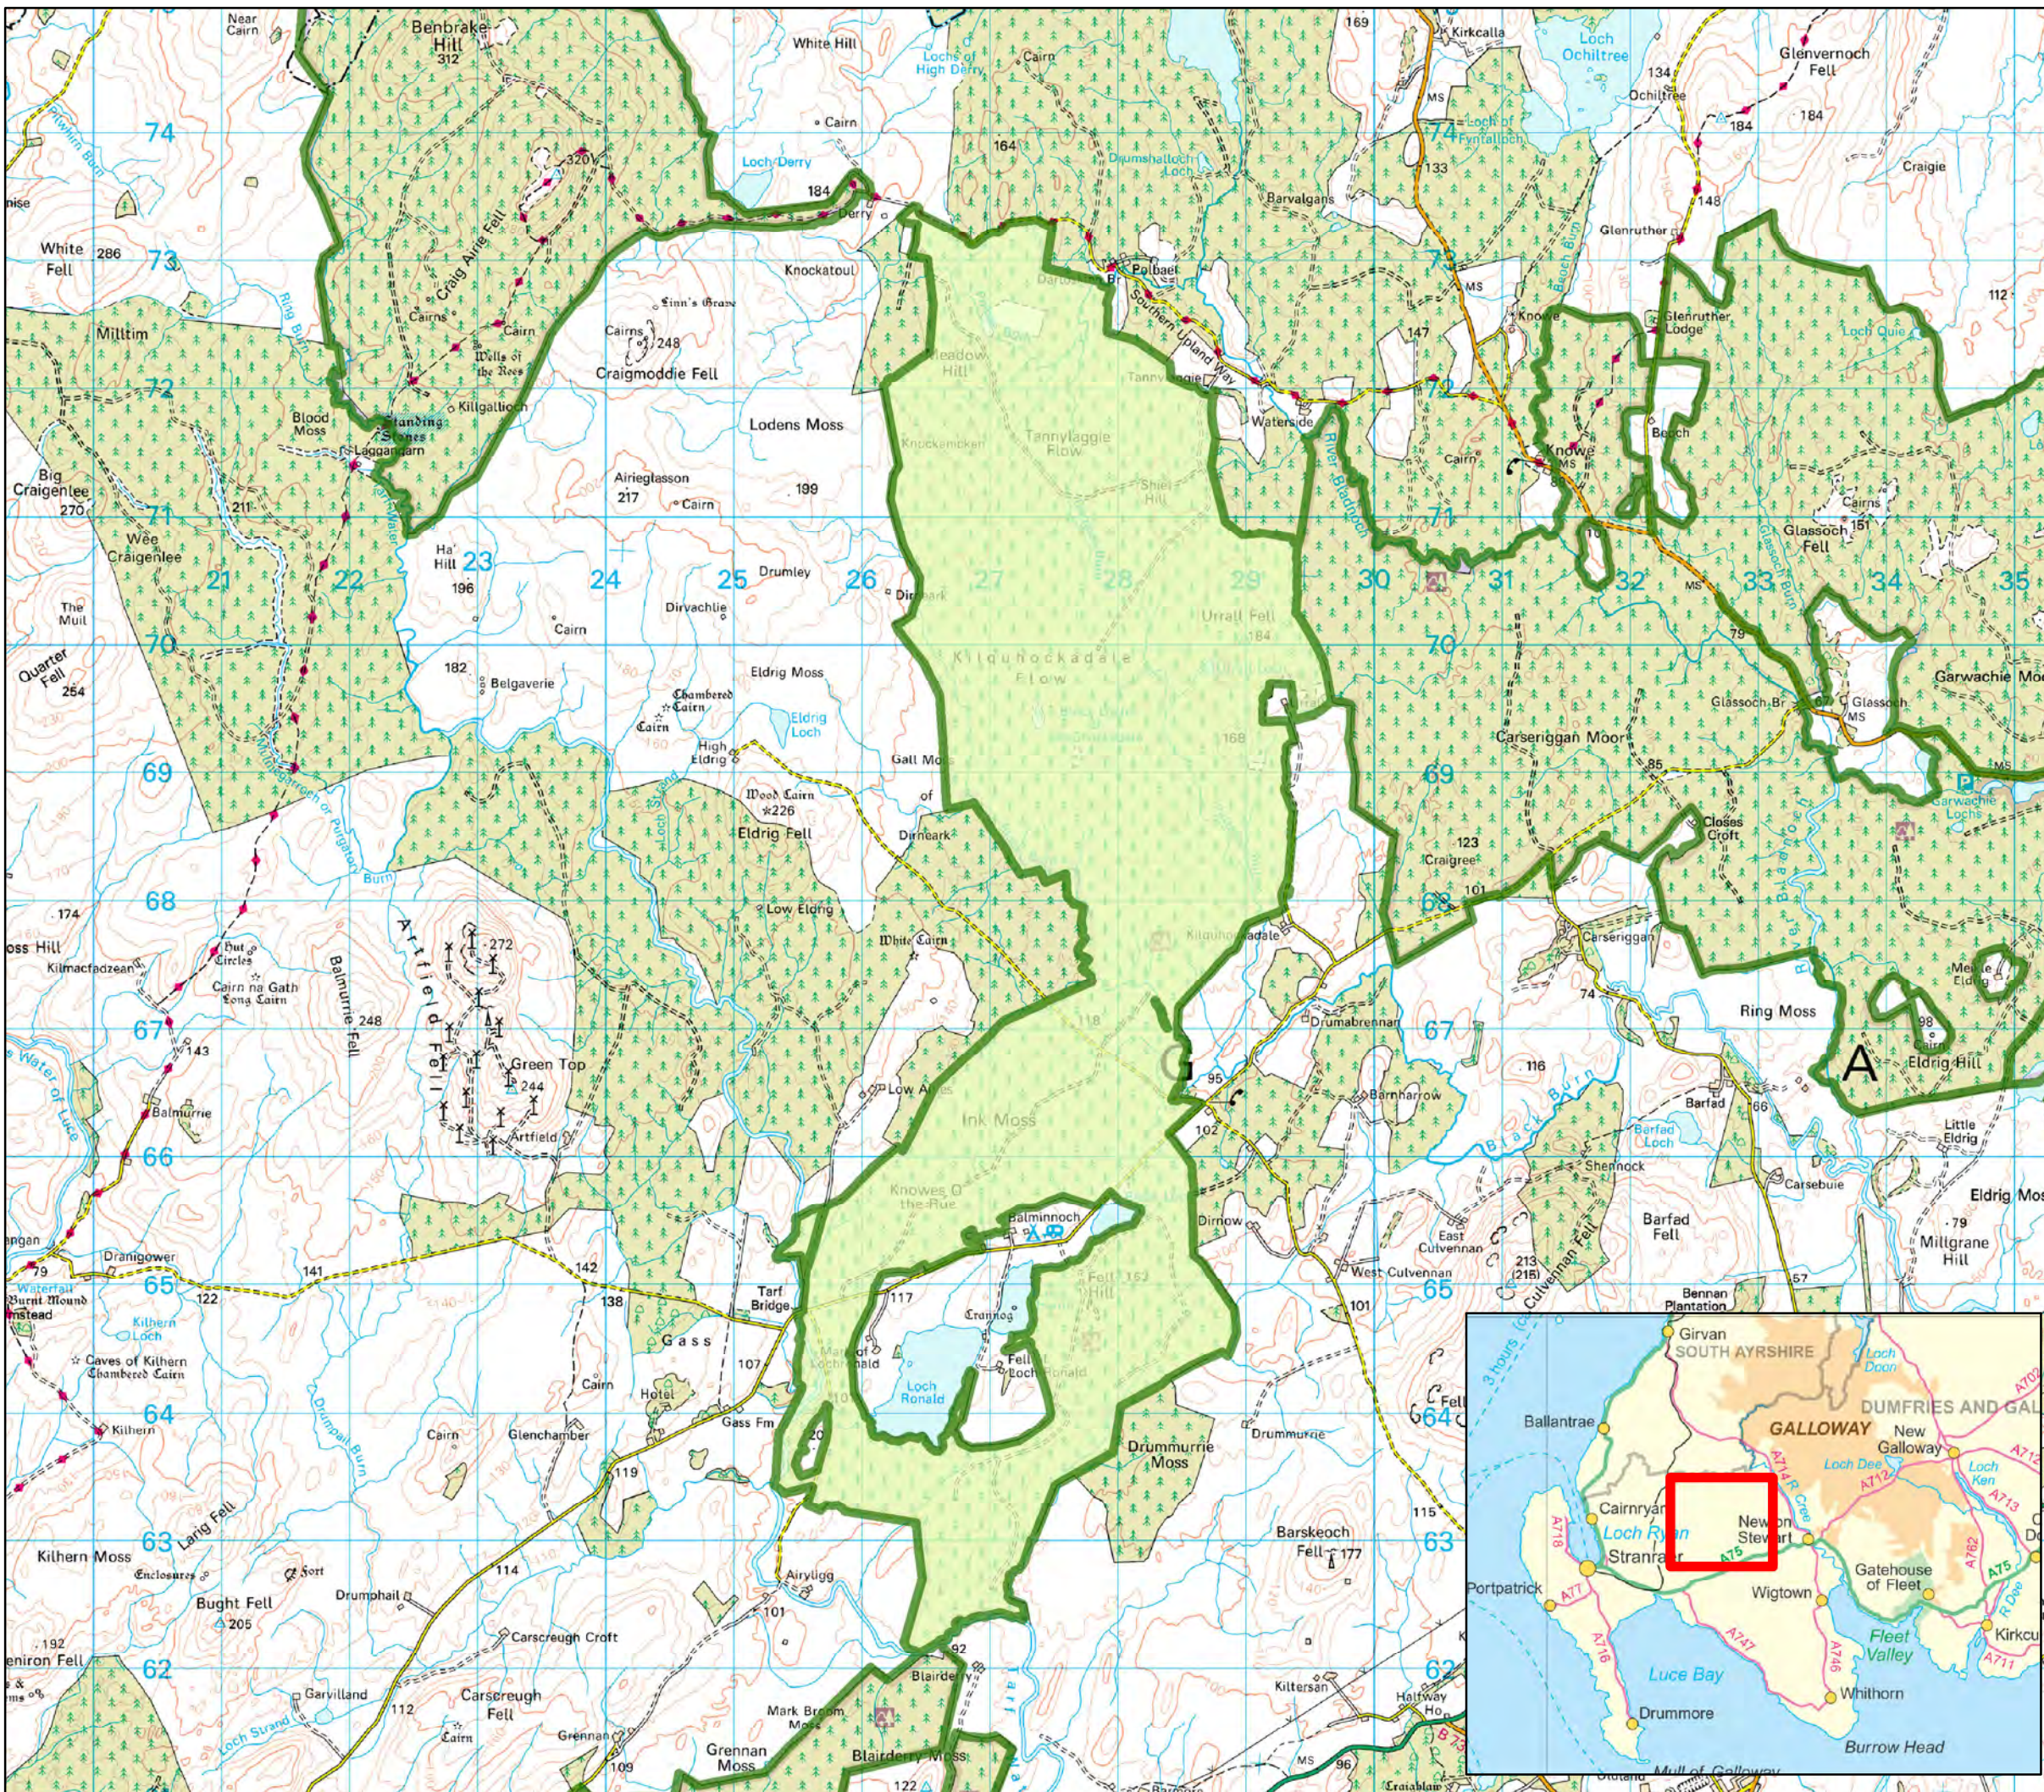

# Galloway Forest District

## Tannylaggie Land Management Plan

Location Map

Scale: 1:50,000 at A3

Date: April 2015

### Legend

-  Tannylaggie land management plan area
-  FC Blocks

Scotland's National Forest Estate is responsibly managed to the UK Woodland Assurance Standard.