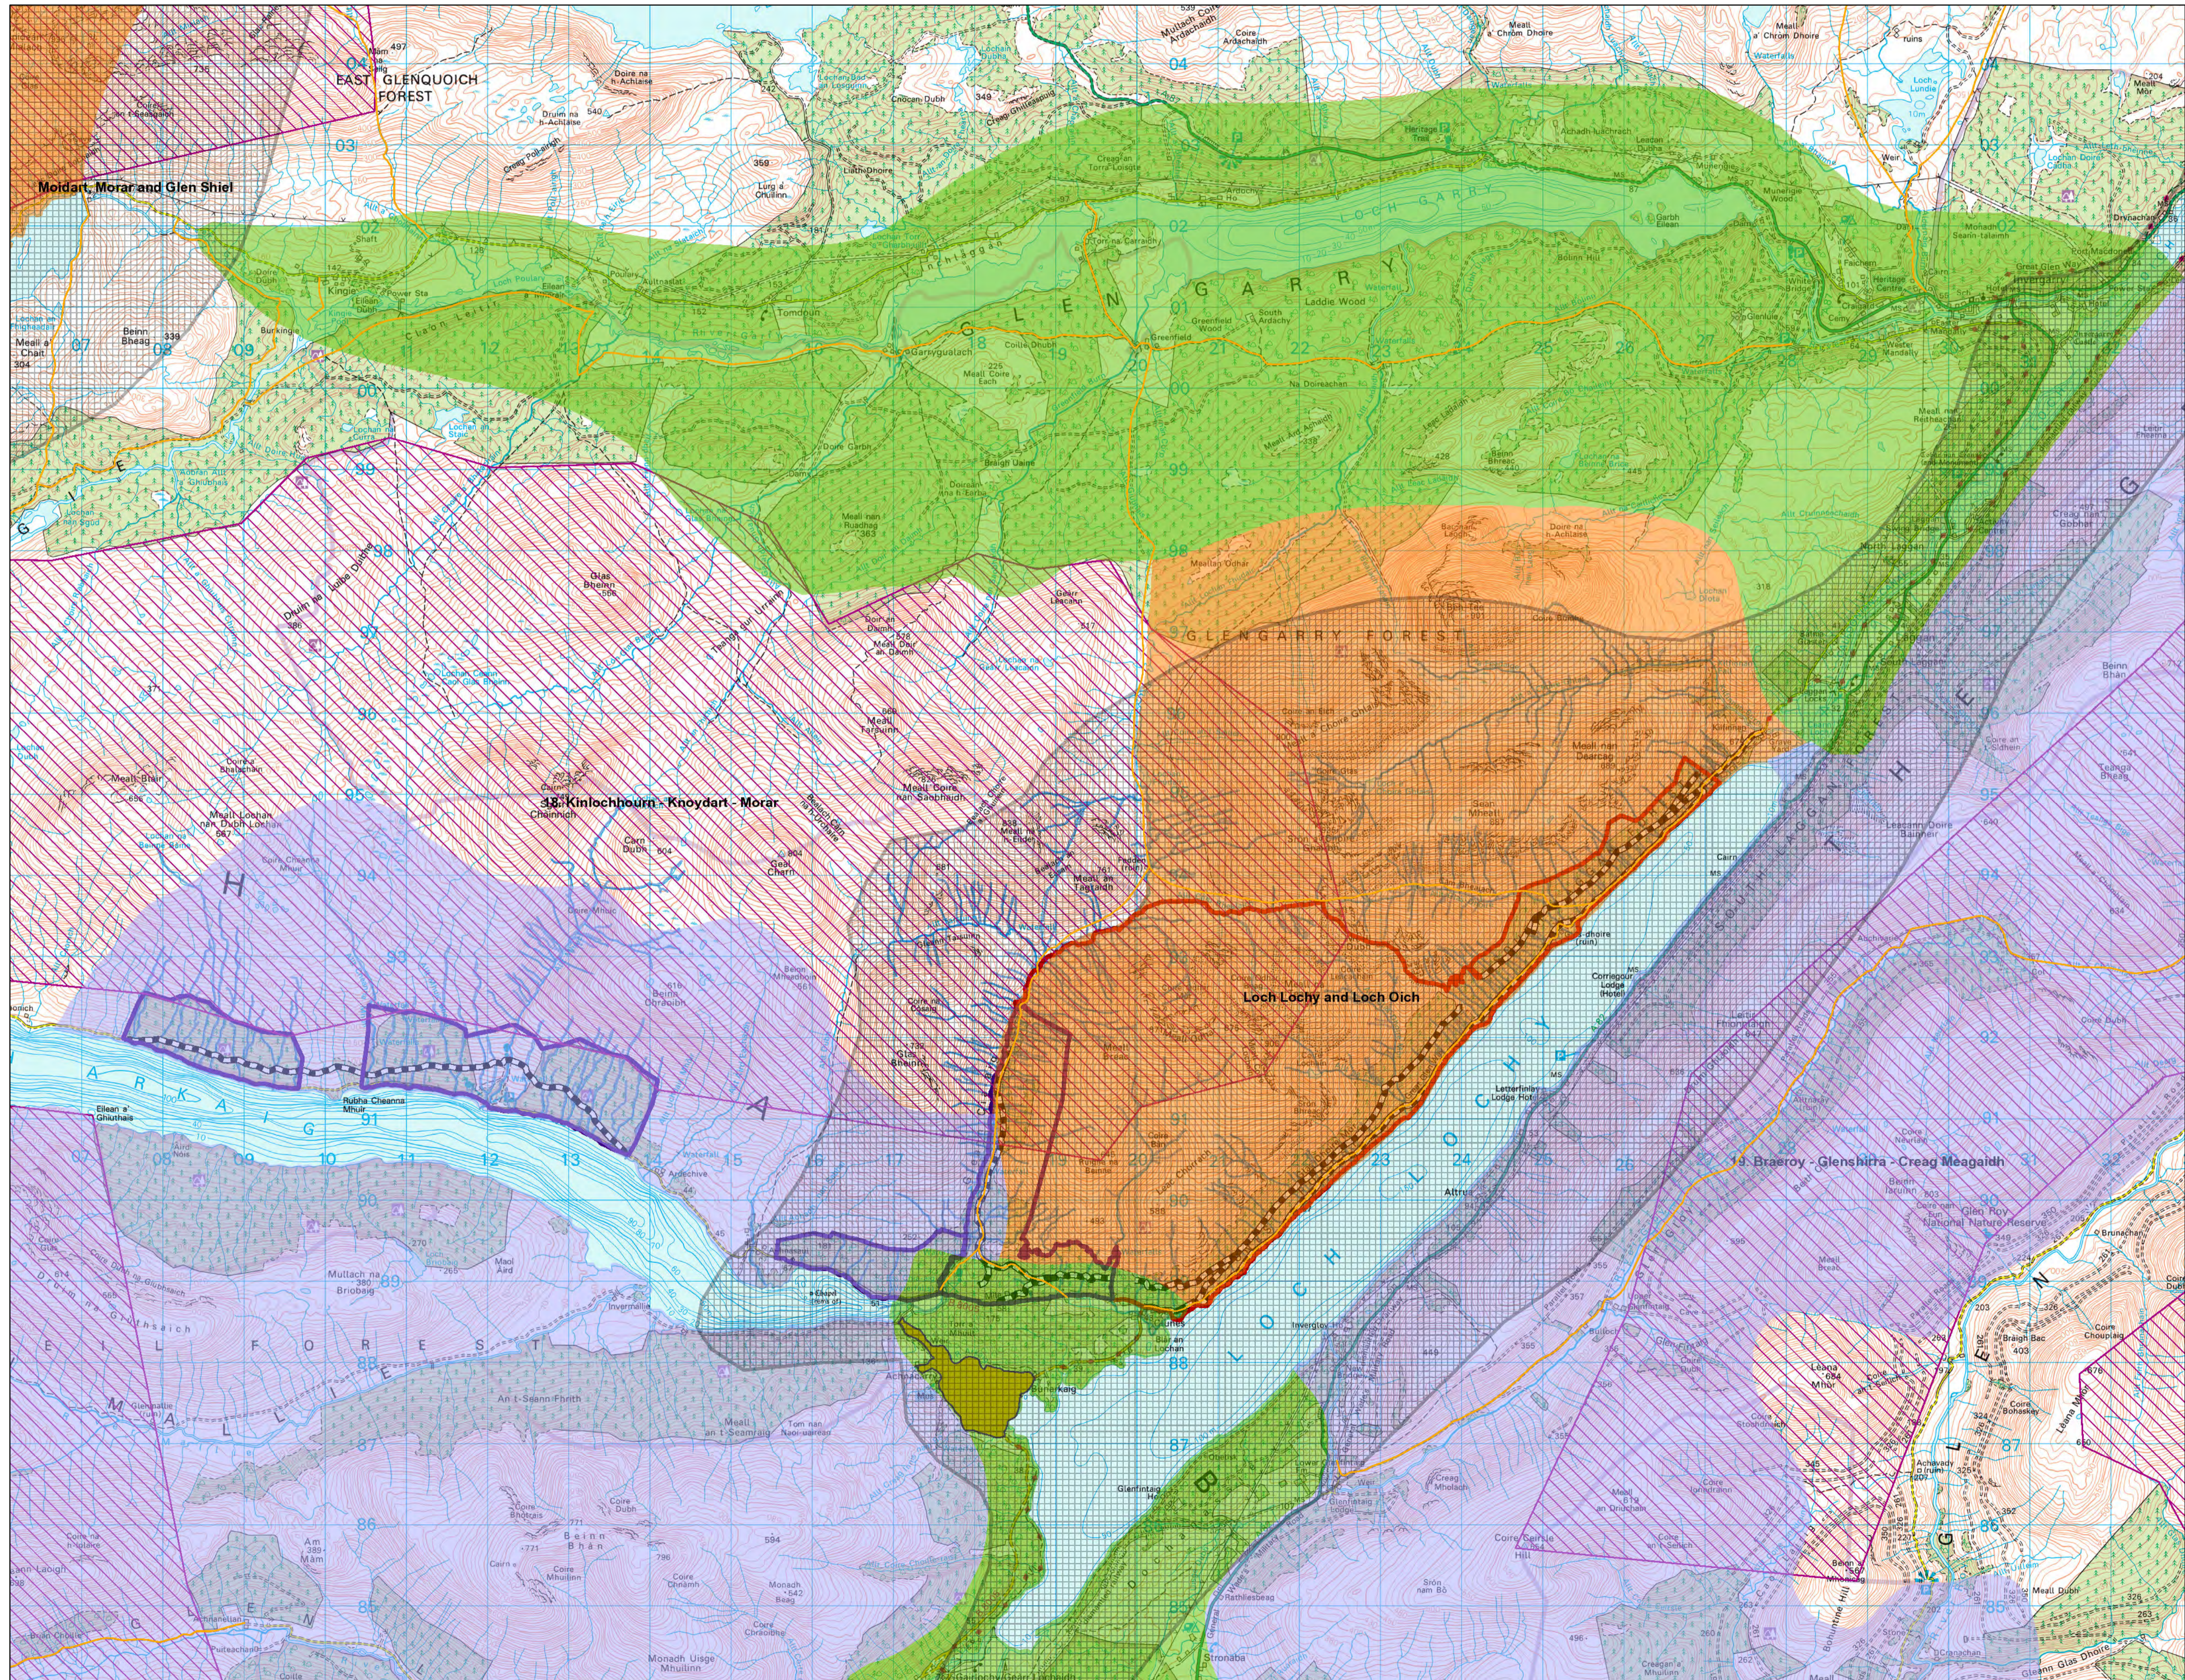

Environmental Designations

Author: Catriona MacIennan

Scale @ A1: 1:40,000

Date: 15/05/2024

Legend

ScotWays Rights of Way

- Vindicated
- Asserted
- Claimed
- Other Route (Potential RoW)
- Lost
- Local Landscape Areas

Gardens and Designed Landscapes

- Gardens and Designed Landscapes

Landscape Character Assessment Areas

- Broad Forested Strath
- Interlocking Sweeping Peaks - Lochaber
- Smooth Moorland Ridges

Wild Land Areas (Scot.)

- Wild Land Areas (Scot.)

Blocks

- Clunes
- Loch Arkalg

Forest Roads

- Forest Roads
- Watercourses

Reproduced by permission of Ordnance Survey on behalf of HMSO.
 © Crown copyright and database right 2024. All rights reserved.
 Ordnance Survey Licence number 100024925.
 © Getmapping Plc and Bluesky International Limited 2024.