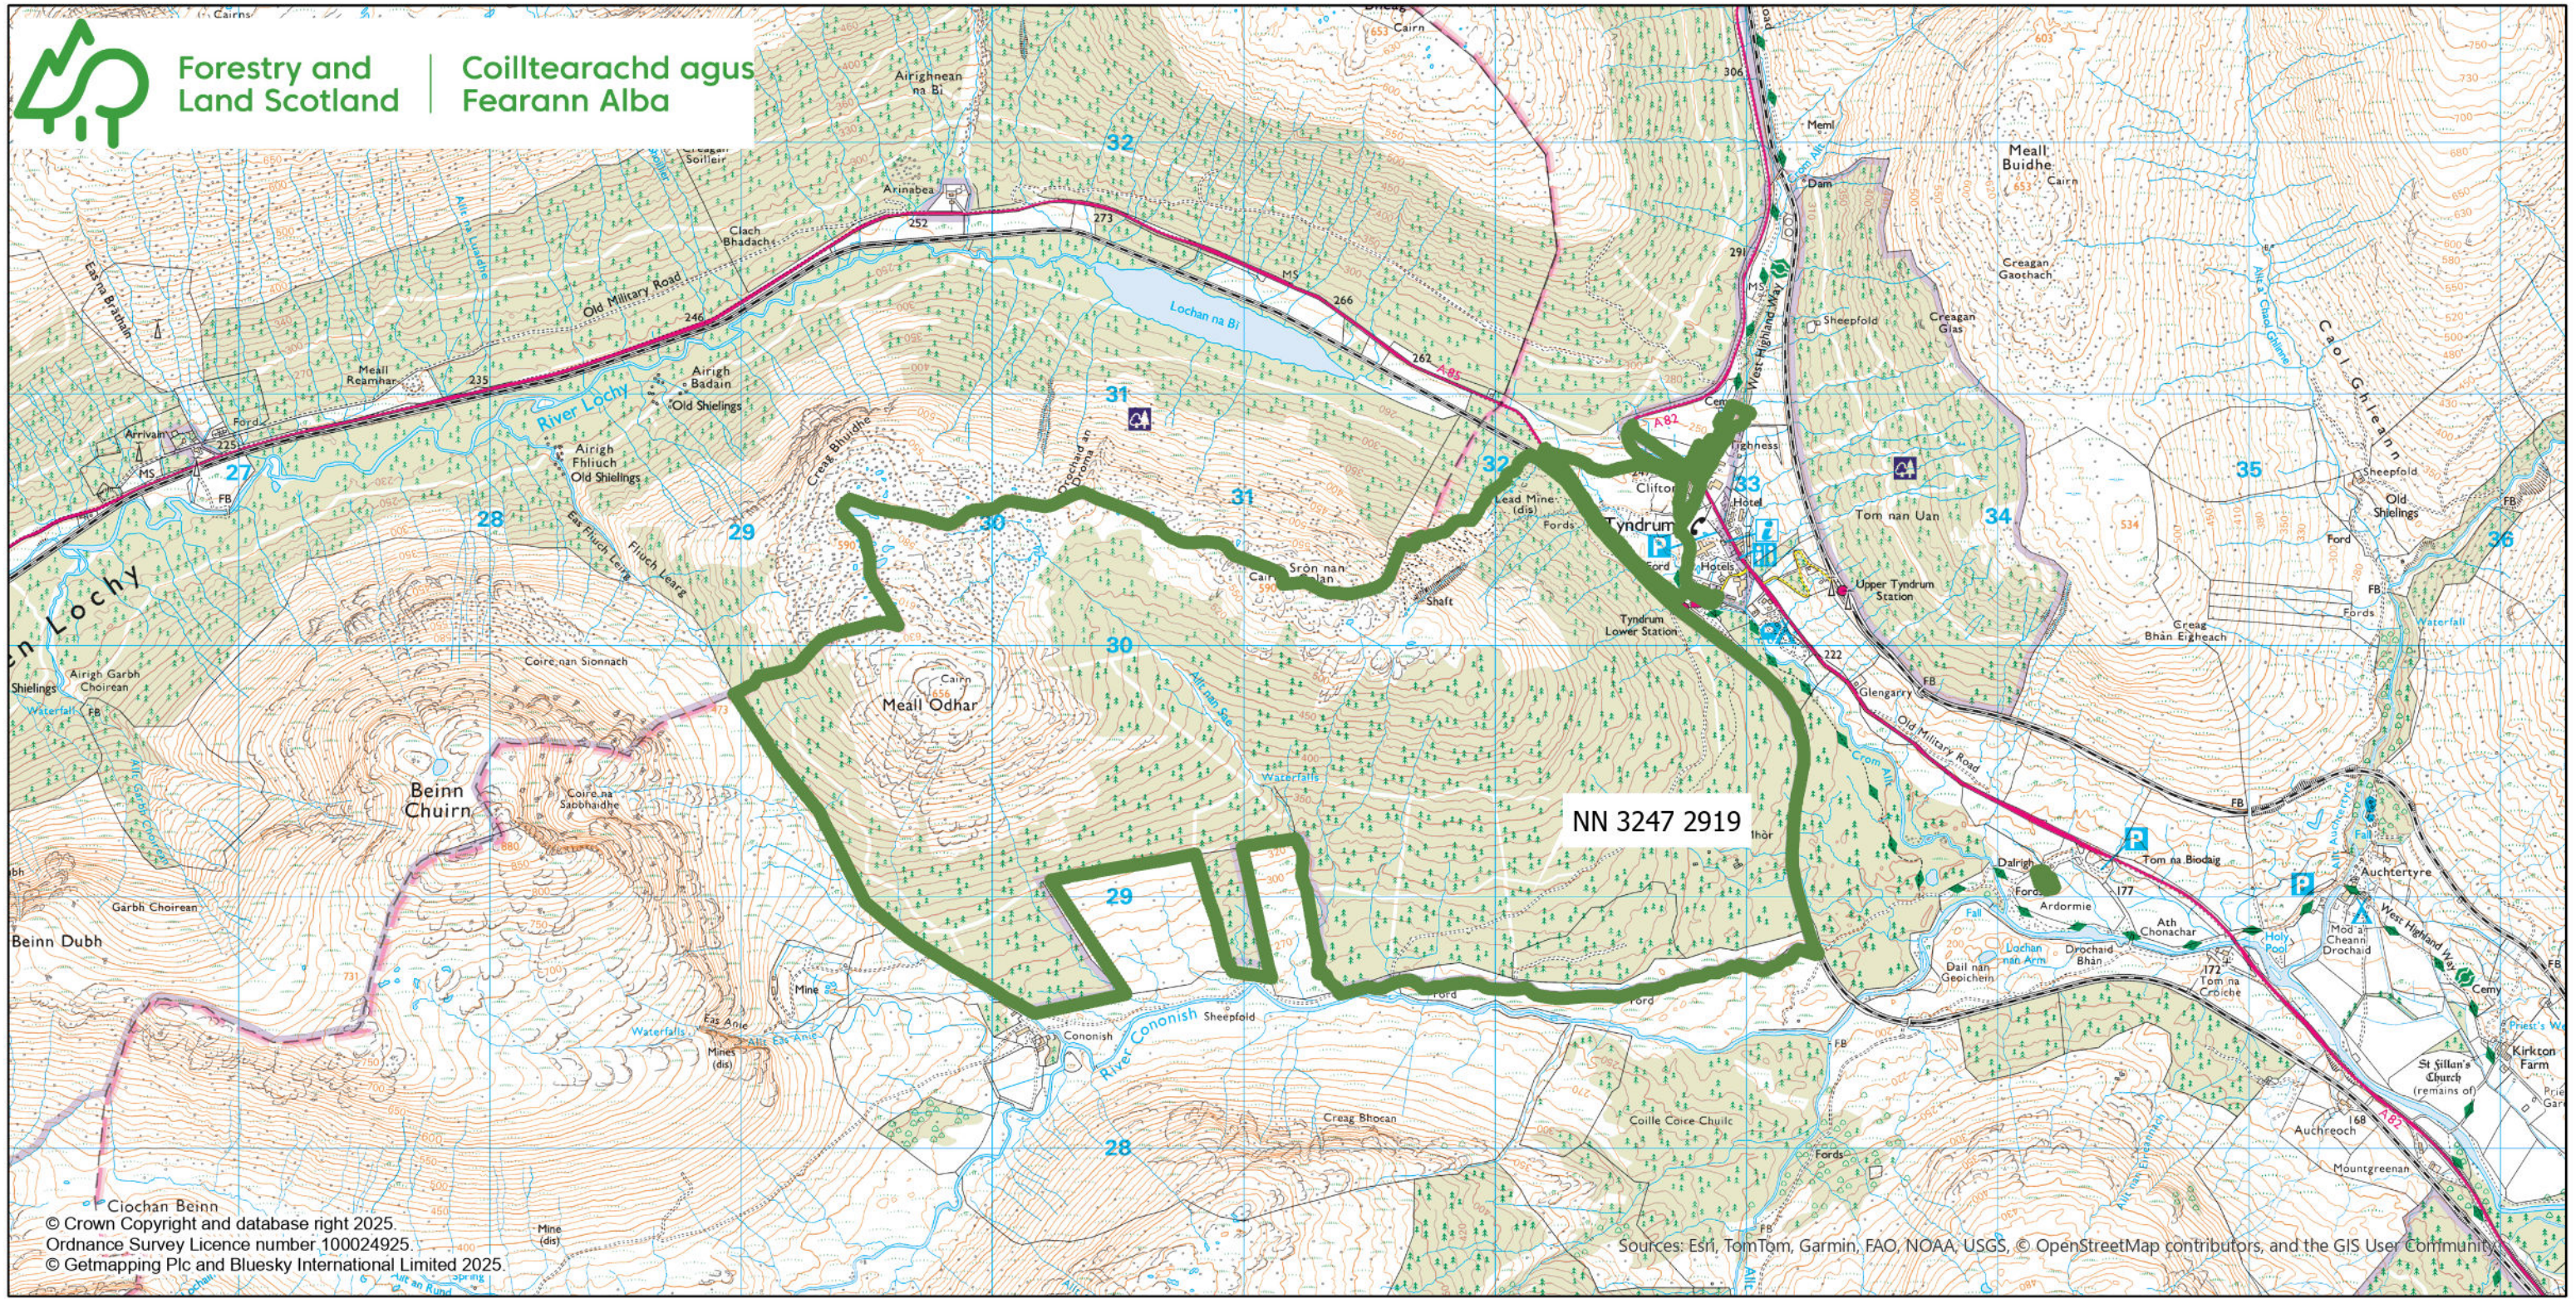

Forestry and Land Scotland

Coilltearachd agus Fearann Alba

© Crown Copyright and database right 2025.  
Ordnance Survey Licence number 100024925.  
© Getmapping Plc and Bluesky International Limited 2025.

Sources: Esri, TomTom, Garmin, FAO, NOAA, USGS, © OpenStreetMap contributors, and the GIS User Community

Legend

 Plan Area

M1: Location

Author: FLS Planning  
Scale @ A3: 1:25,000  
Date: 1/30/2025

Declaration by FLS as an Operator.  
All timber arising from the FLS National Forests and Land represents a negligible risk under EUTR (No 995/210).