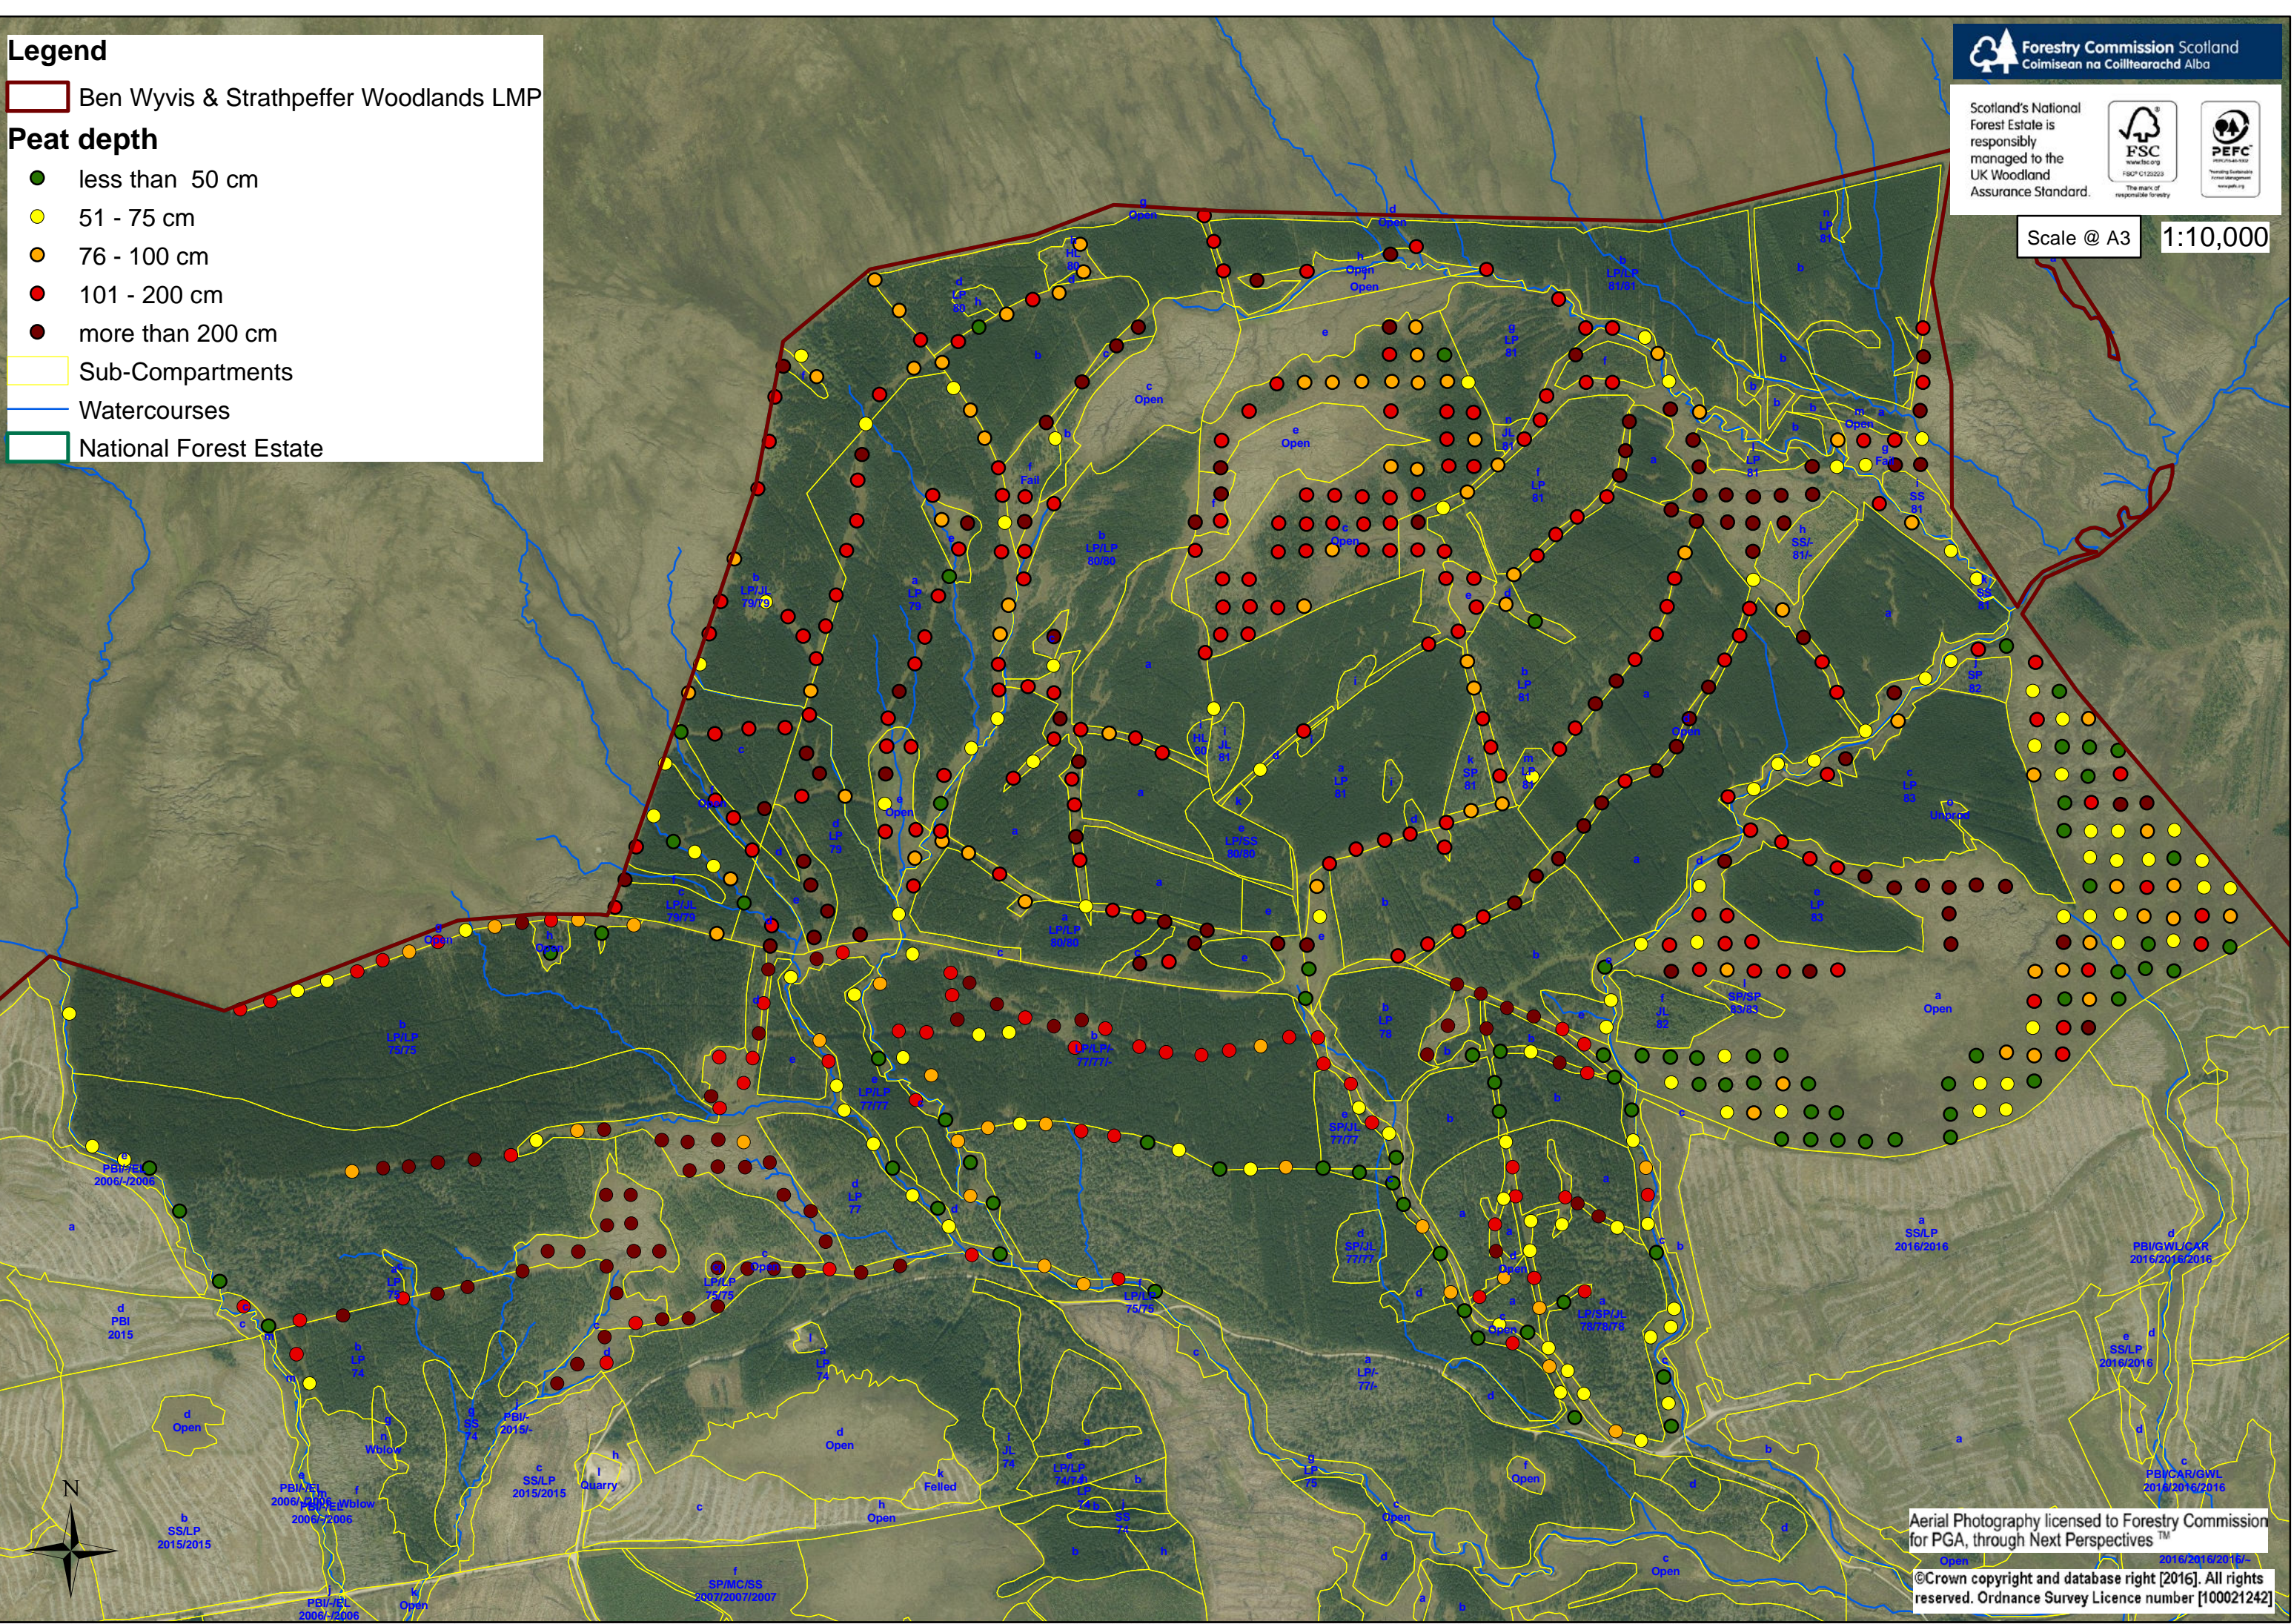

Legend

- Ben Wyvis & Strathpeffer Woodlands LMP
- Peat depth**
- less than 50 cm
- 51 - 75 cm
- 76 - 100 cm
- 101 - 200 cm
- more than 200 cm
- Sub-Compartments
- Watercourses
- National Forest Estate

Aerial Photography licensed to Forestry Commission for PGA, through Next Perspectives™

©Crown copyright and database right [2016]. All rights reserved. Ordnance Survey Licence number [100021242]