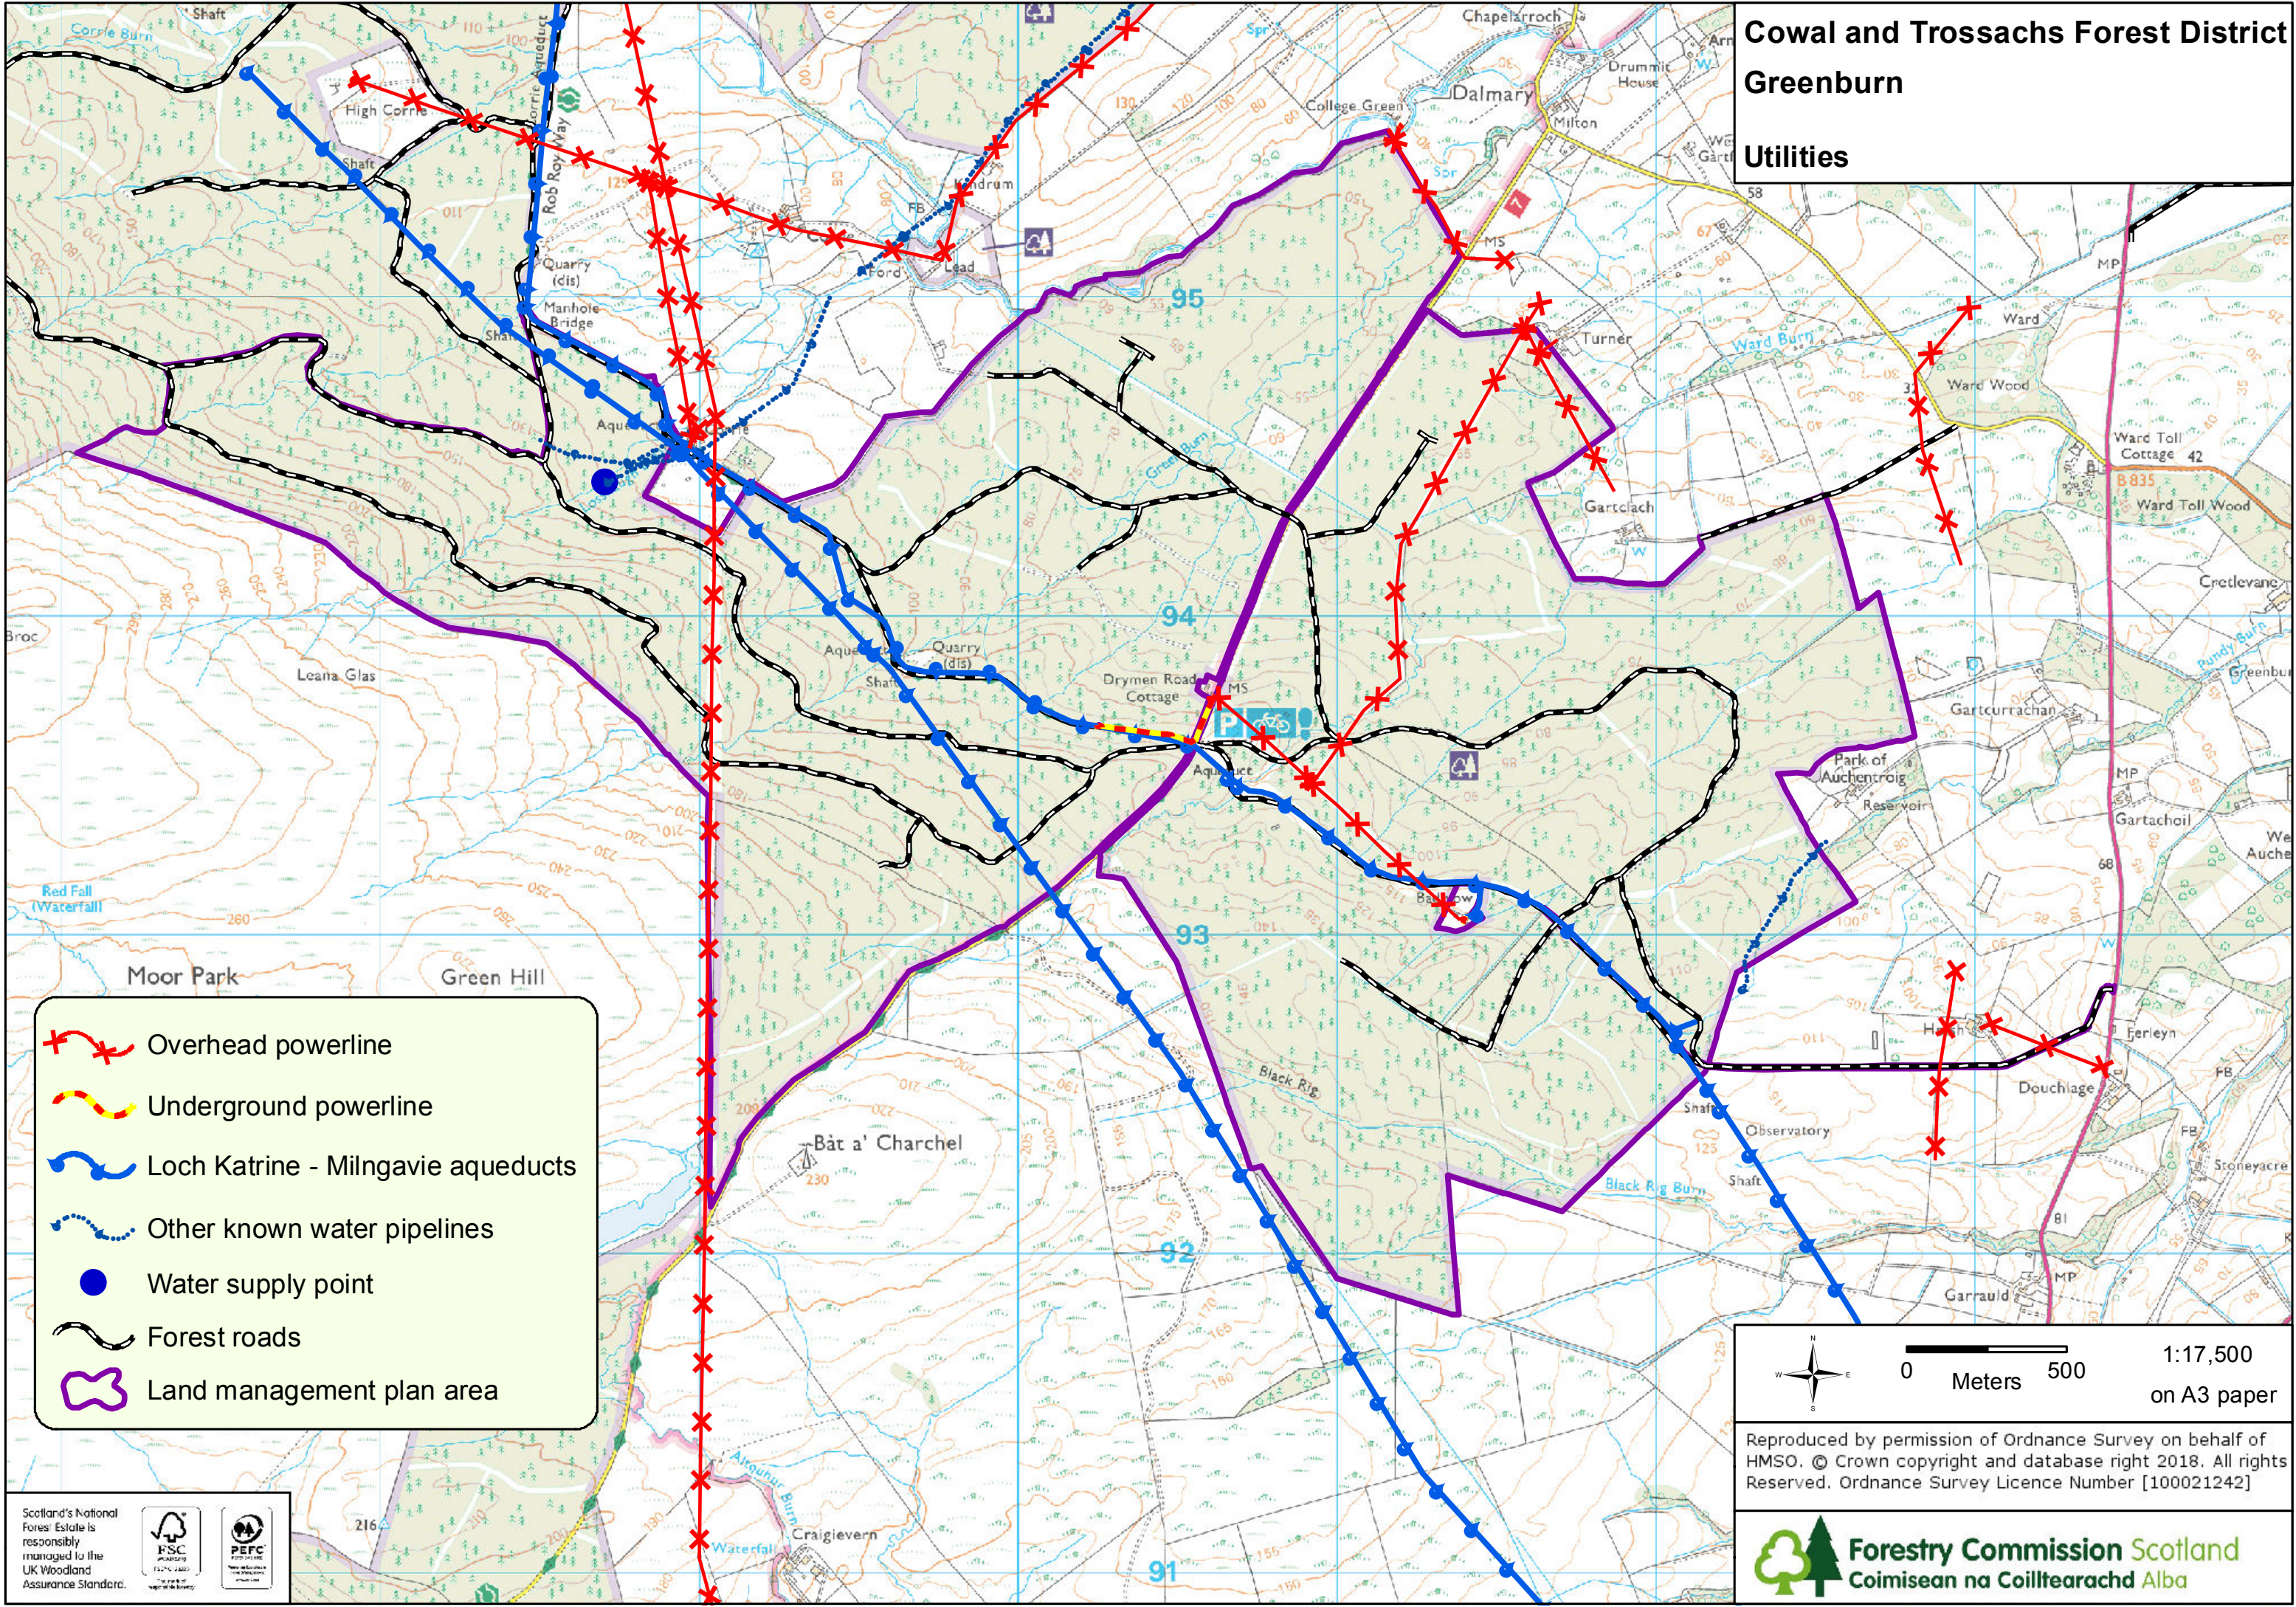

Cowal and Trossachs Forest District Greenburn Utilities

- Overhead powerline
- Underground powerline
- Loch Katrine - Milngavie aqueducts
- Other known water pipelines
- Water supply point
- Forest roads
- Land management plan area