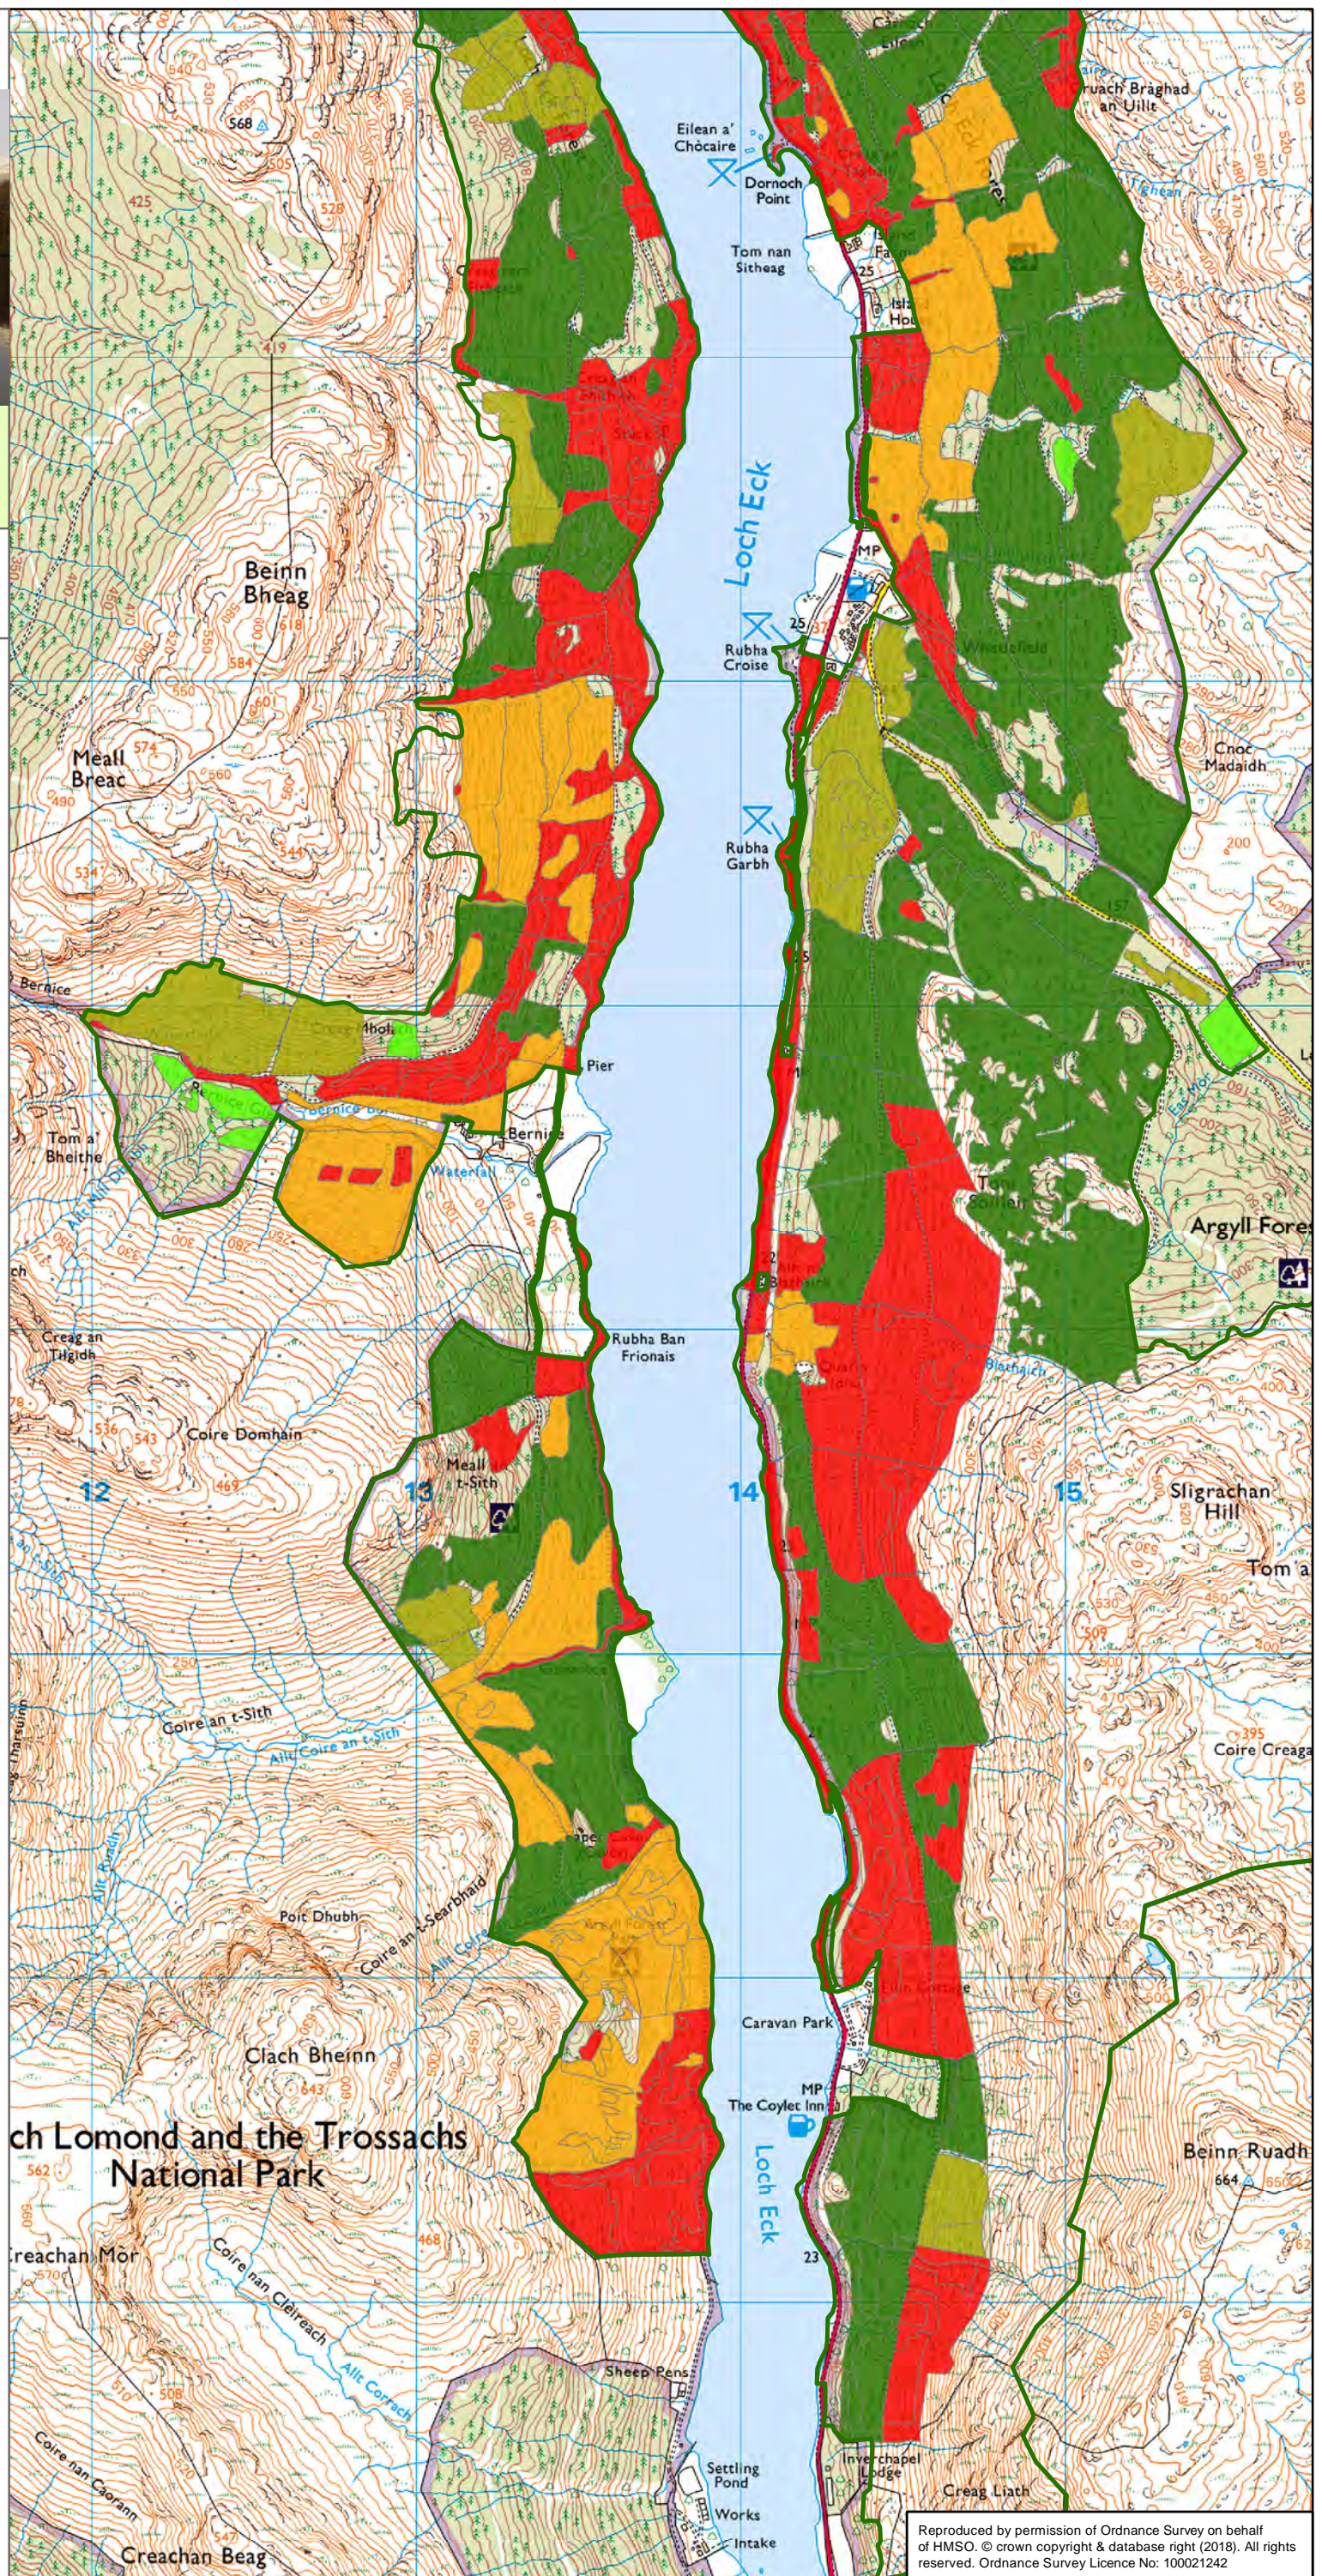

Loch Eck Land Management Plan

M3b Current Age Class South

Legend

Loch Eck Land Management Plan Boundary

Primary Species Age Class

- Old Forest 1954 Plus
- Mature High Forest 1955 - 1975
- Thicket & Pole Stage 1976 - 1996
- Scrub & Early Thicket 1997 - 2007
- Establishment 2008 - 2018

08/04/2018

Scale: 1:20,000 @ A3