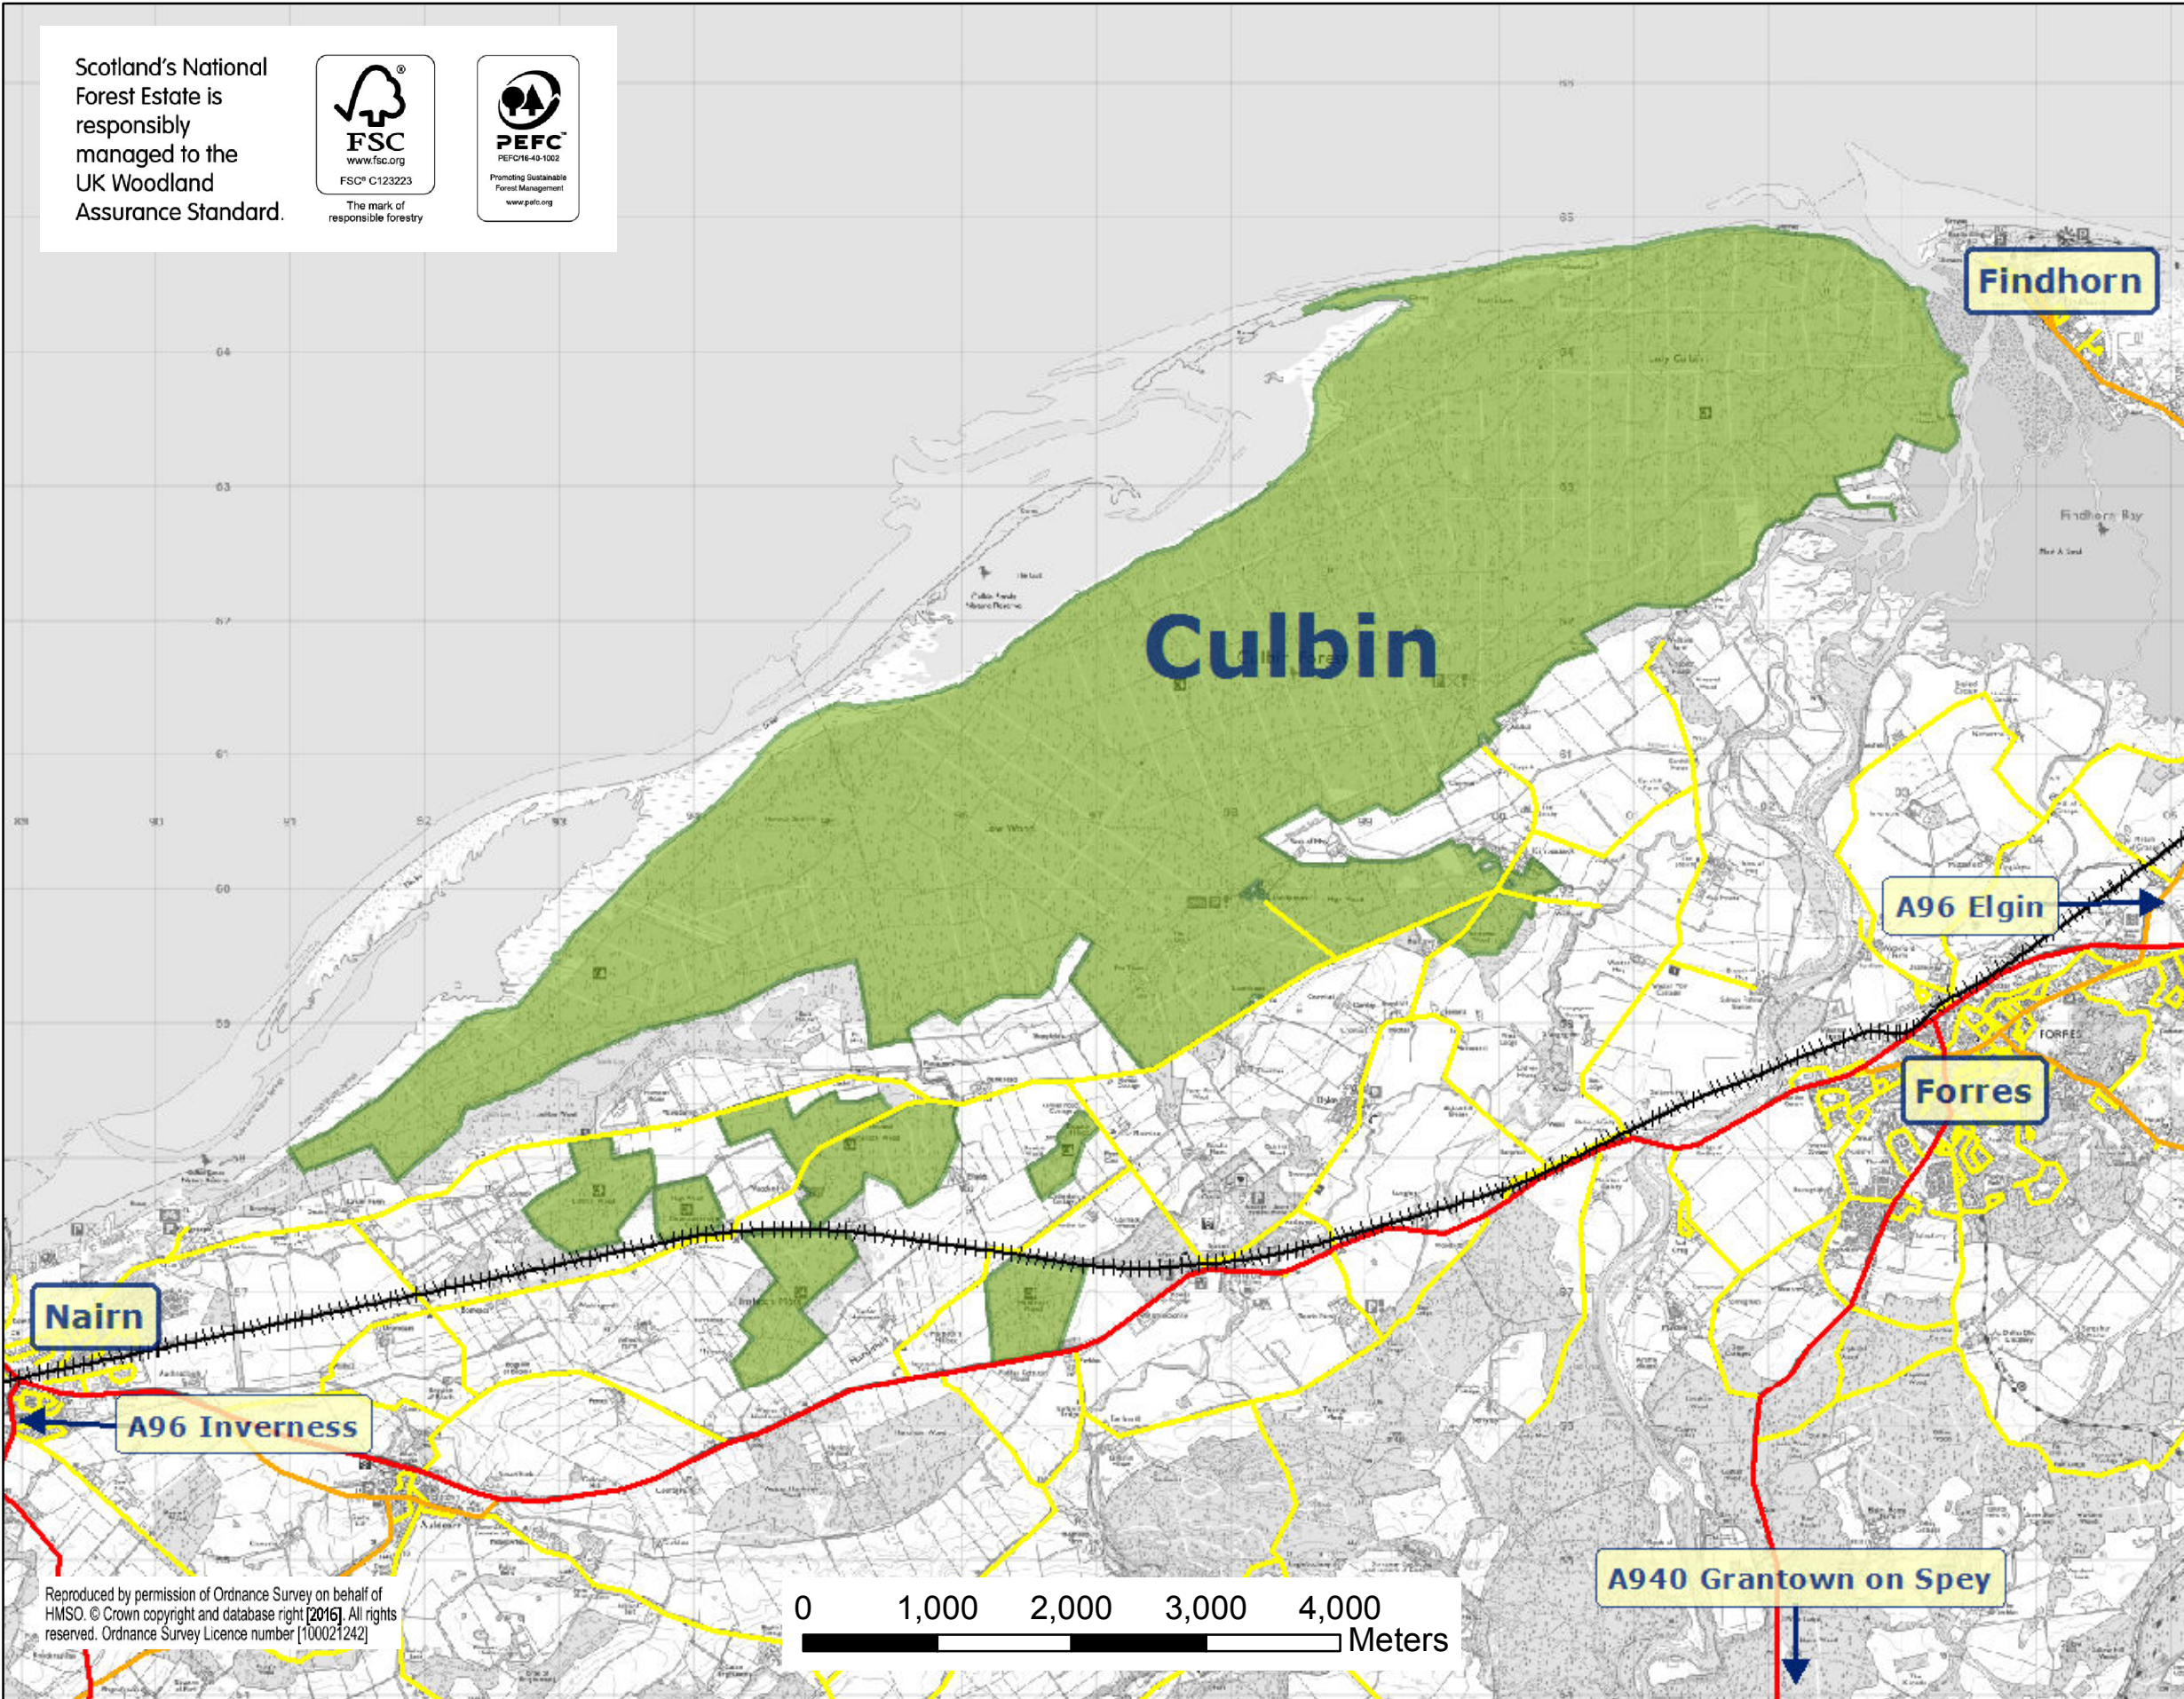

Scotland's National Forest Estate is responsibly managed to the UK Woodland Assurance Standard.

Moray & Aberdeenshire Forest District
Culbin

Map 1 Location

O.S. Grid ref NH 982 599
Date July 2016
Scale: 1:50,000 @ A3

-  Culbin
-  A road
-  B road
-  Minor road
-  Railway

Reproduced by permission of Ordnance Survey on behalf of HMSO. © Crown copyright and database right [2016]. All rights reserved. Ordnance Survey Licence number [100021242]