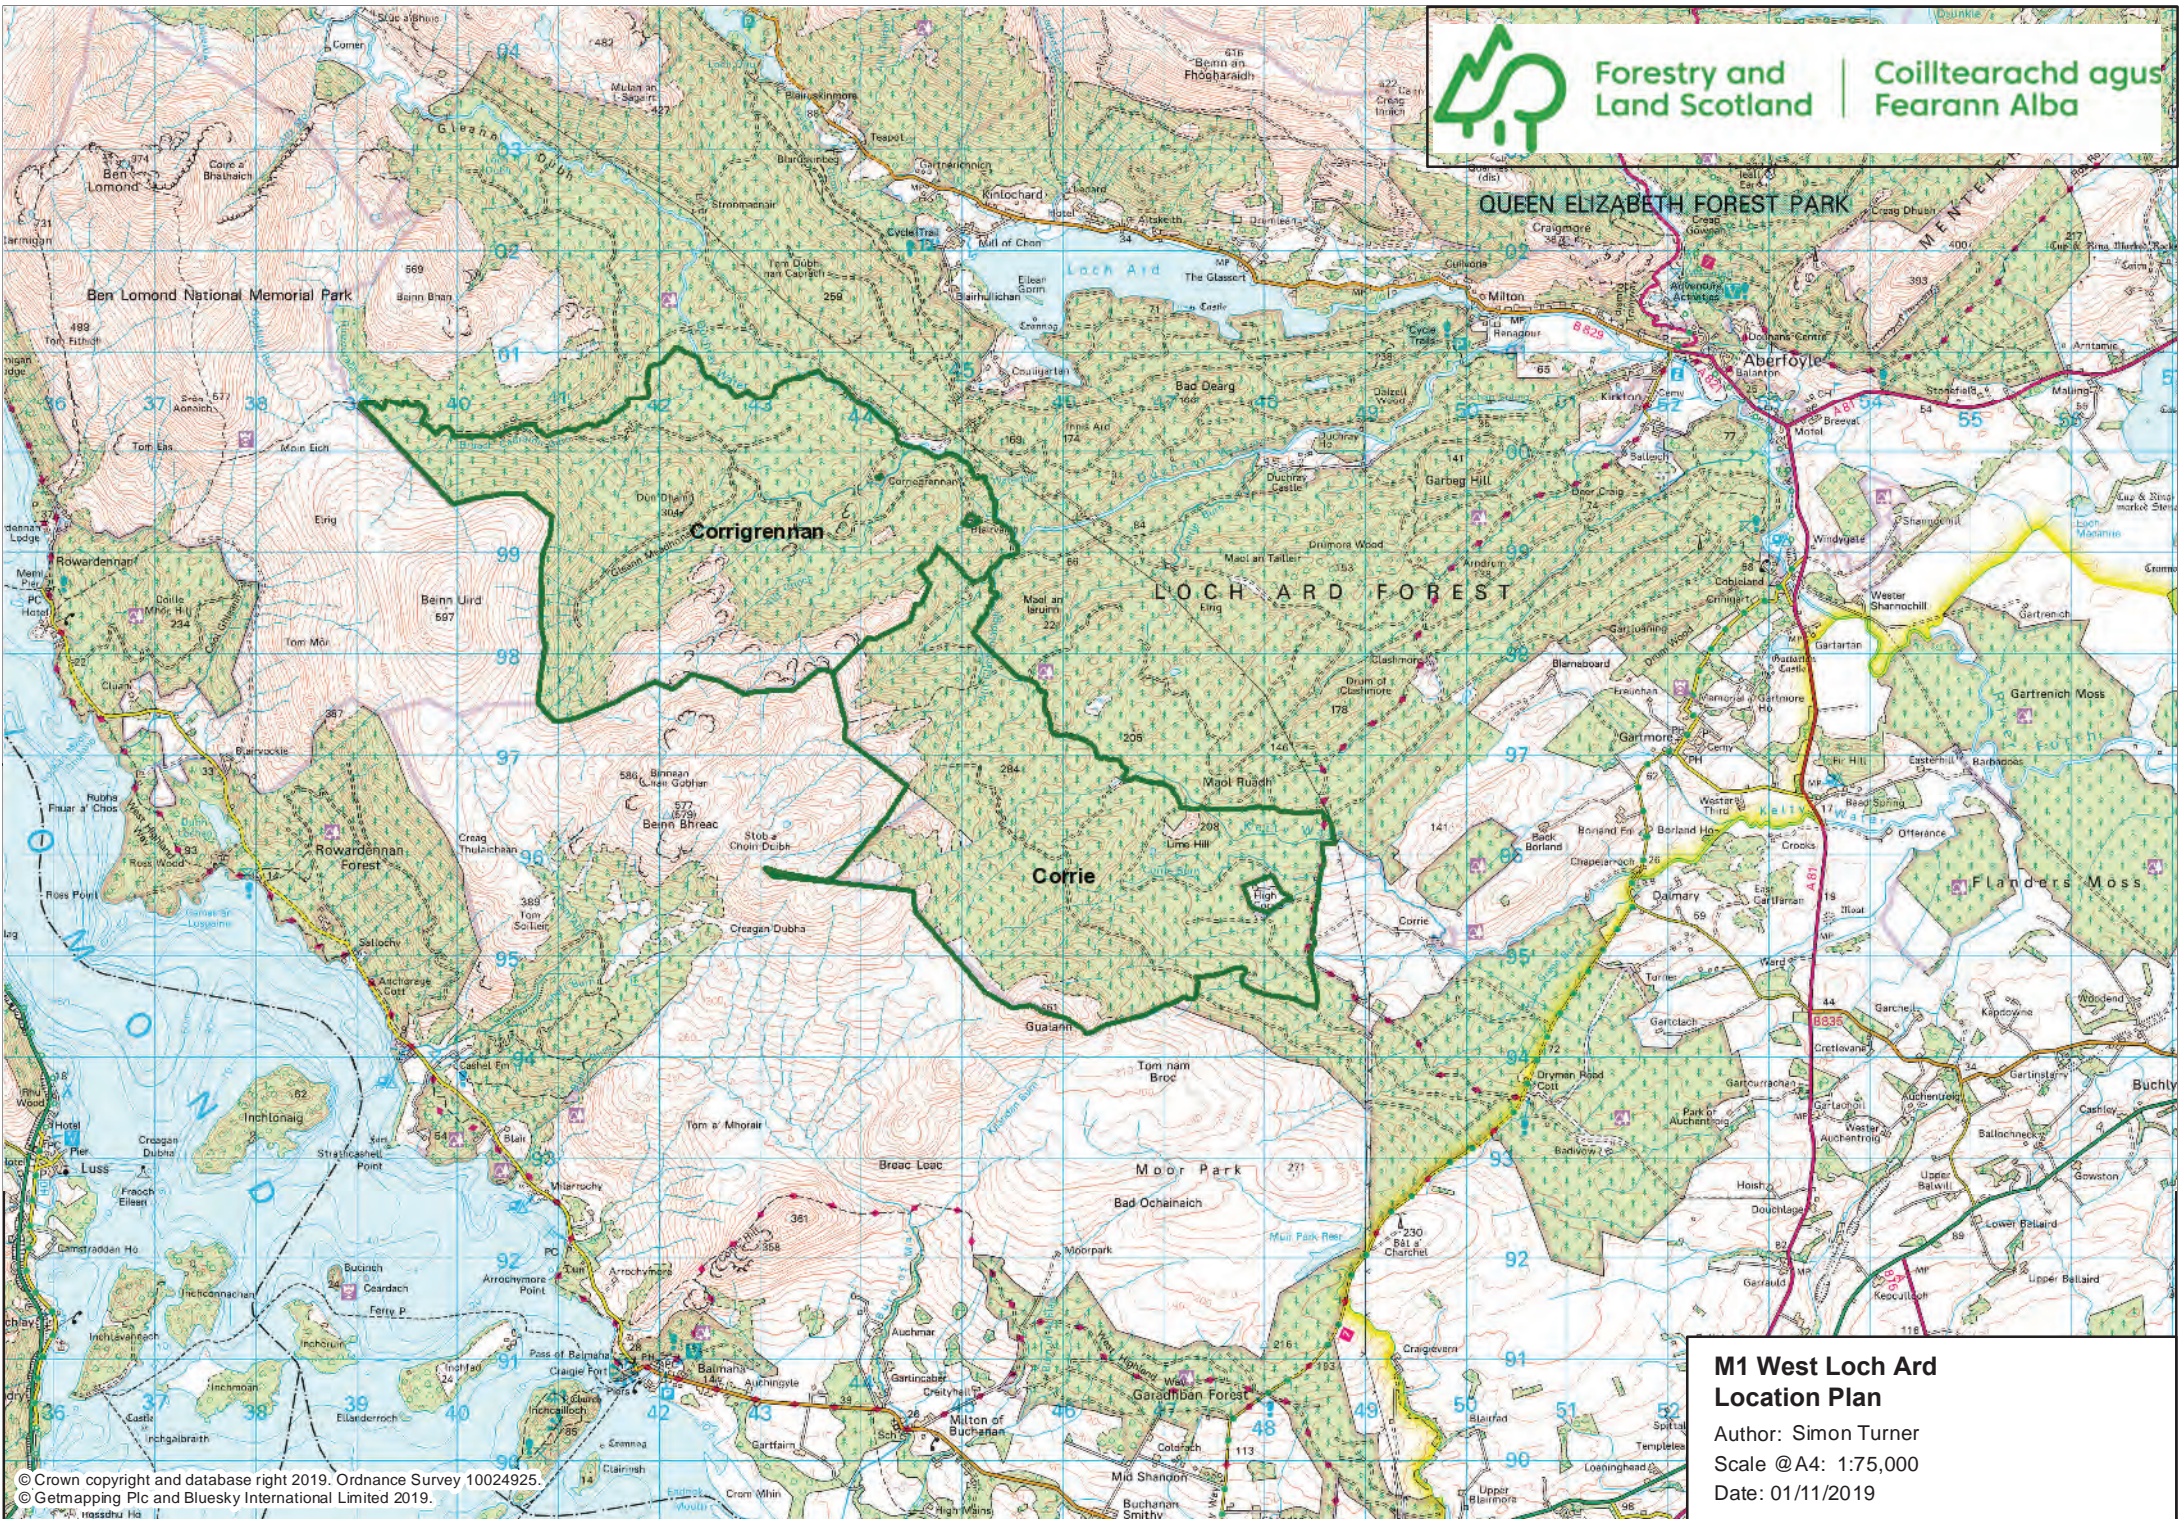

Forestry and
Land Scotland

Coilltearachd agus
Fearann Alba

QUEEN ELIZABETH FOREST PARK

LOCH ARD FOREST

**M1 West Loch Ard
Location Plan**

Author: Simon Turner
Scale @A4: 1:75,000
Date: 01/11/2019